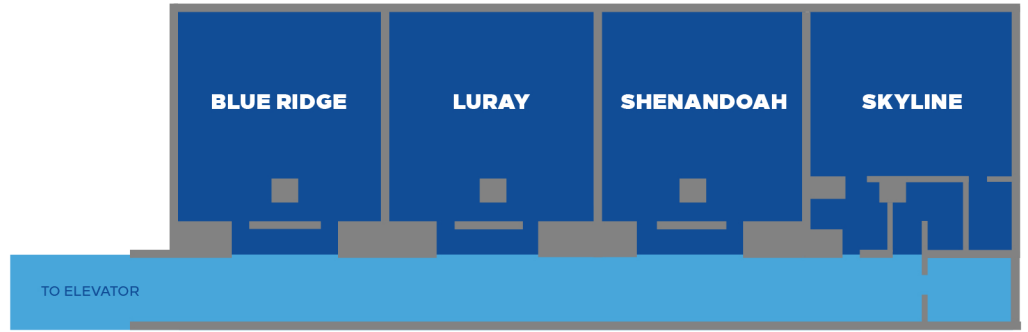

FLOOR PLANS

HILTON CRYSTAL CITY AT WASHINGTON REAGAN NATIONAL AIRPORT

HILTON CRYSTAL CITY FIRST FLOOR MEETING SPACE

FLOOR PLAN KEY

- FUNCTION SPACE
- PUBLIC SPACE
- PRIVATE SPACE

HILTON CRYSTAL CITY PLAZA LEVEL MEETING SPACE

FLOOR PLAN KEY

- FUNCTION SPACE
- PUBLIC SPACE
- PRIVATE SPACE

HILTON CRYSTAL CITY LOBBY LEVEL MEETING SPACE

FLOOR PLAN KEY

- FUNCTION SPACE
- PUBLIC SPACE
- PRIVATE SPACE