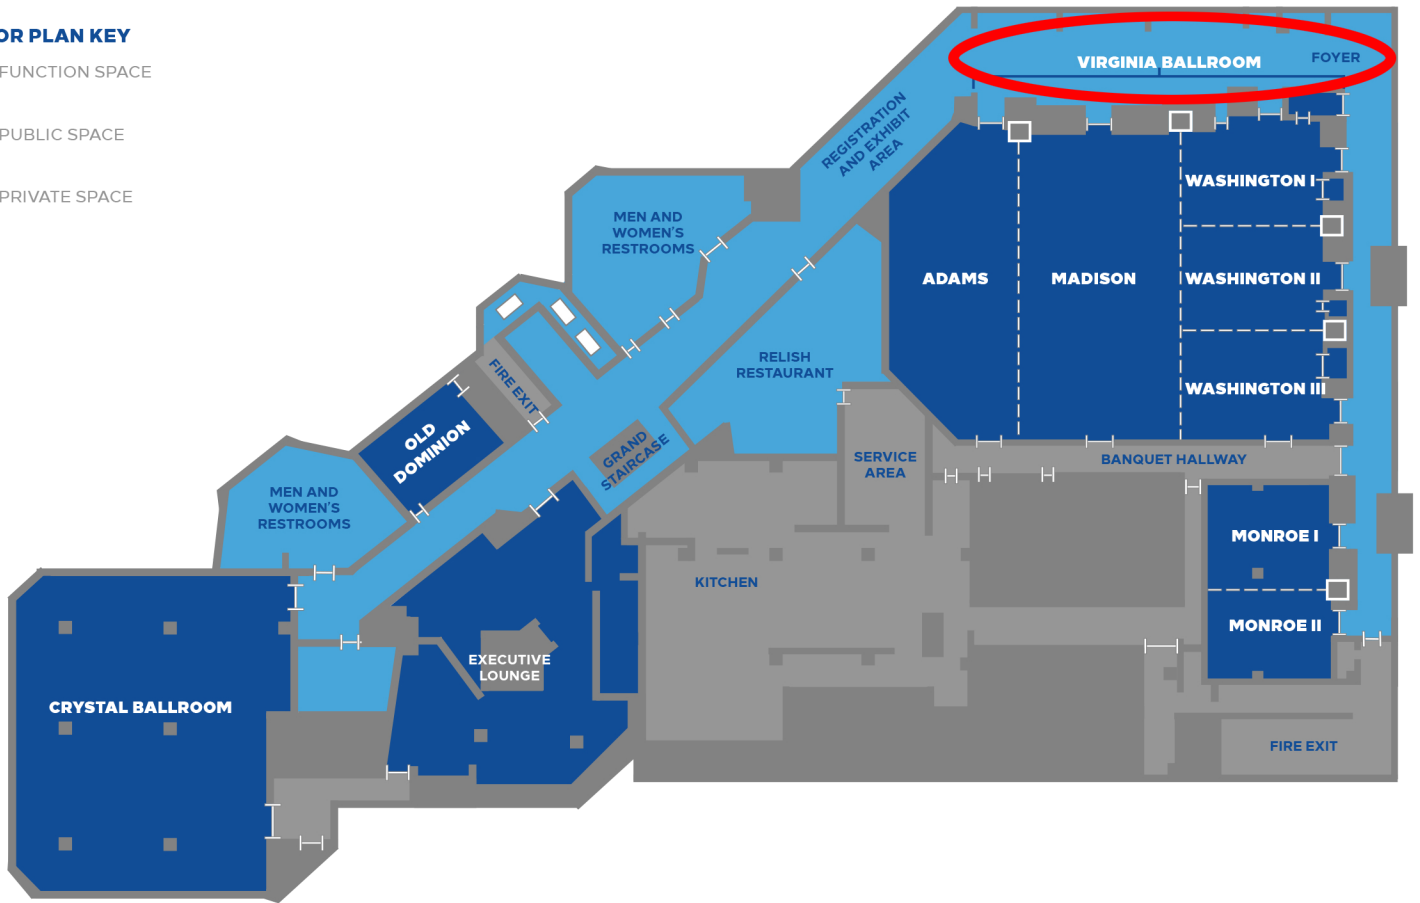

FLOOR PLANS

HILTON CRYSTAL CITY AT WASHINGTON REAGAN NATIONAL AIRPORT

HILTON CRYSTAL CITY FIRST FLOOR MEETING SPACE

FLOOR PLAN KEY

- FUNCTION SPACE
- PUBLIC SPACE
- PRIVATE SPACE

HILTON CRYSTAL CITY PLAZA LEVEL MEETING SPACE

FLOOR PLAN KEY

- FUNCTION SPACE
- PUBLIC SPACE
- PRIVATE SPACE

HILTON CRYSTAL CITY LOBBY LEVEL MEETING SPACE

FLOOR PLAN KEY

- FUNCTION SPACE
- PUBLIC SPACE
- PRIVATE SPACE